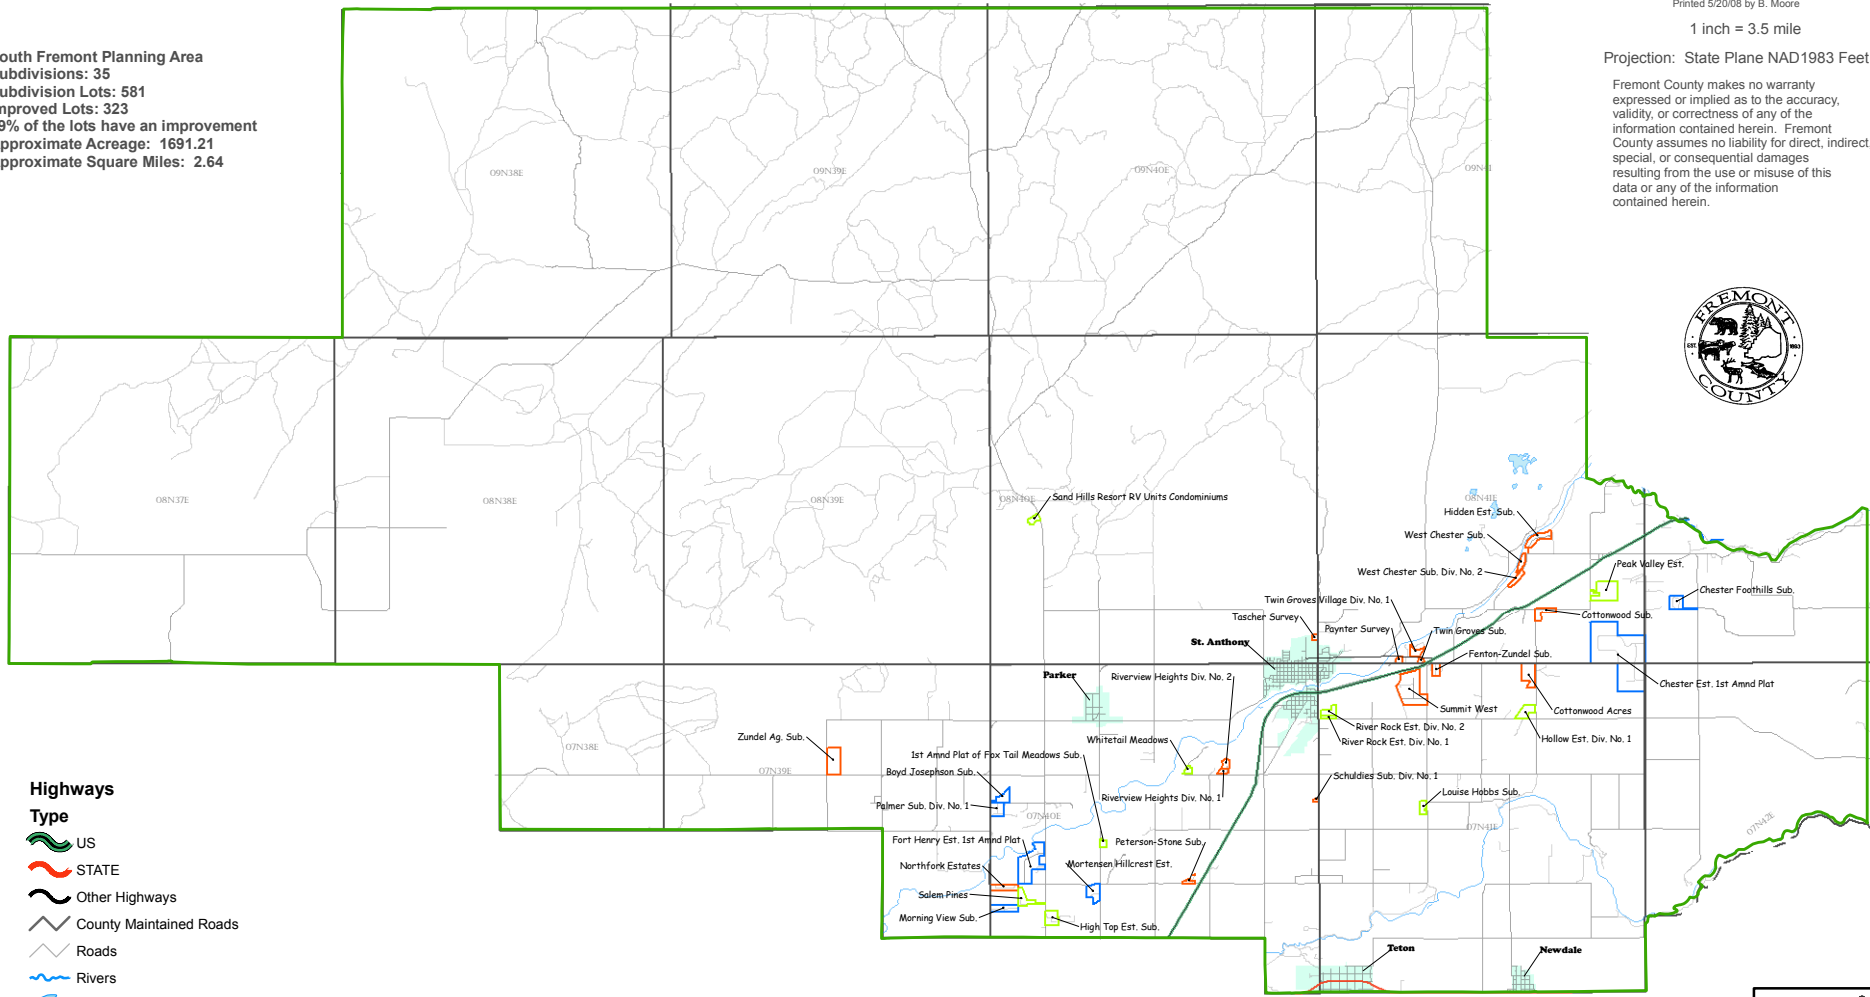

Fremont County

South Fremont Planning Area

Subdivision Inventory

Map 2.4c

South Fremont Planning Area
 Subdivisions: 35
 Subdivision Lots: 581
 Improved Lots: 323
 49% of the lots have an improvement
 Approximate Acreage: 1691.21
 Approximate Square Miles: 2.64

Printed 5/20/08 by B. Moore

1 inch = 3.5 mile

Projection: State Plane NAD1983 Feet

Fremont County makes no warranty expressed or implied as to the accuracy, validity, or correctness of any of the information contained herein. Fremont County assumes no liability for direct, indirect, special, or consequential damages resulting from the use or misuse of this data or any of the information contained herein.

Highways

- Type
- US
 - STATE
 - Other Highways
 - County Maintained Roads
 - Roads
 - Rivers
 - Water/Lakes
 - South Fremont Planning Area
 - Incorporated Townsite
 - Subdivisions 2001 to 2007
 - Subdivisions 1990 to 2000
 - Subdivisions prior to 1990